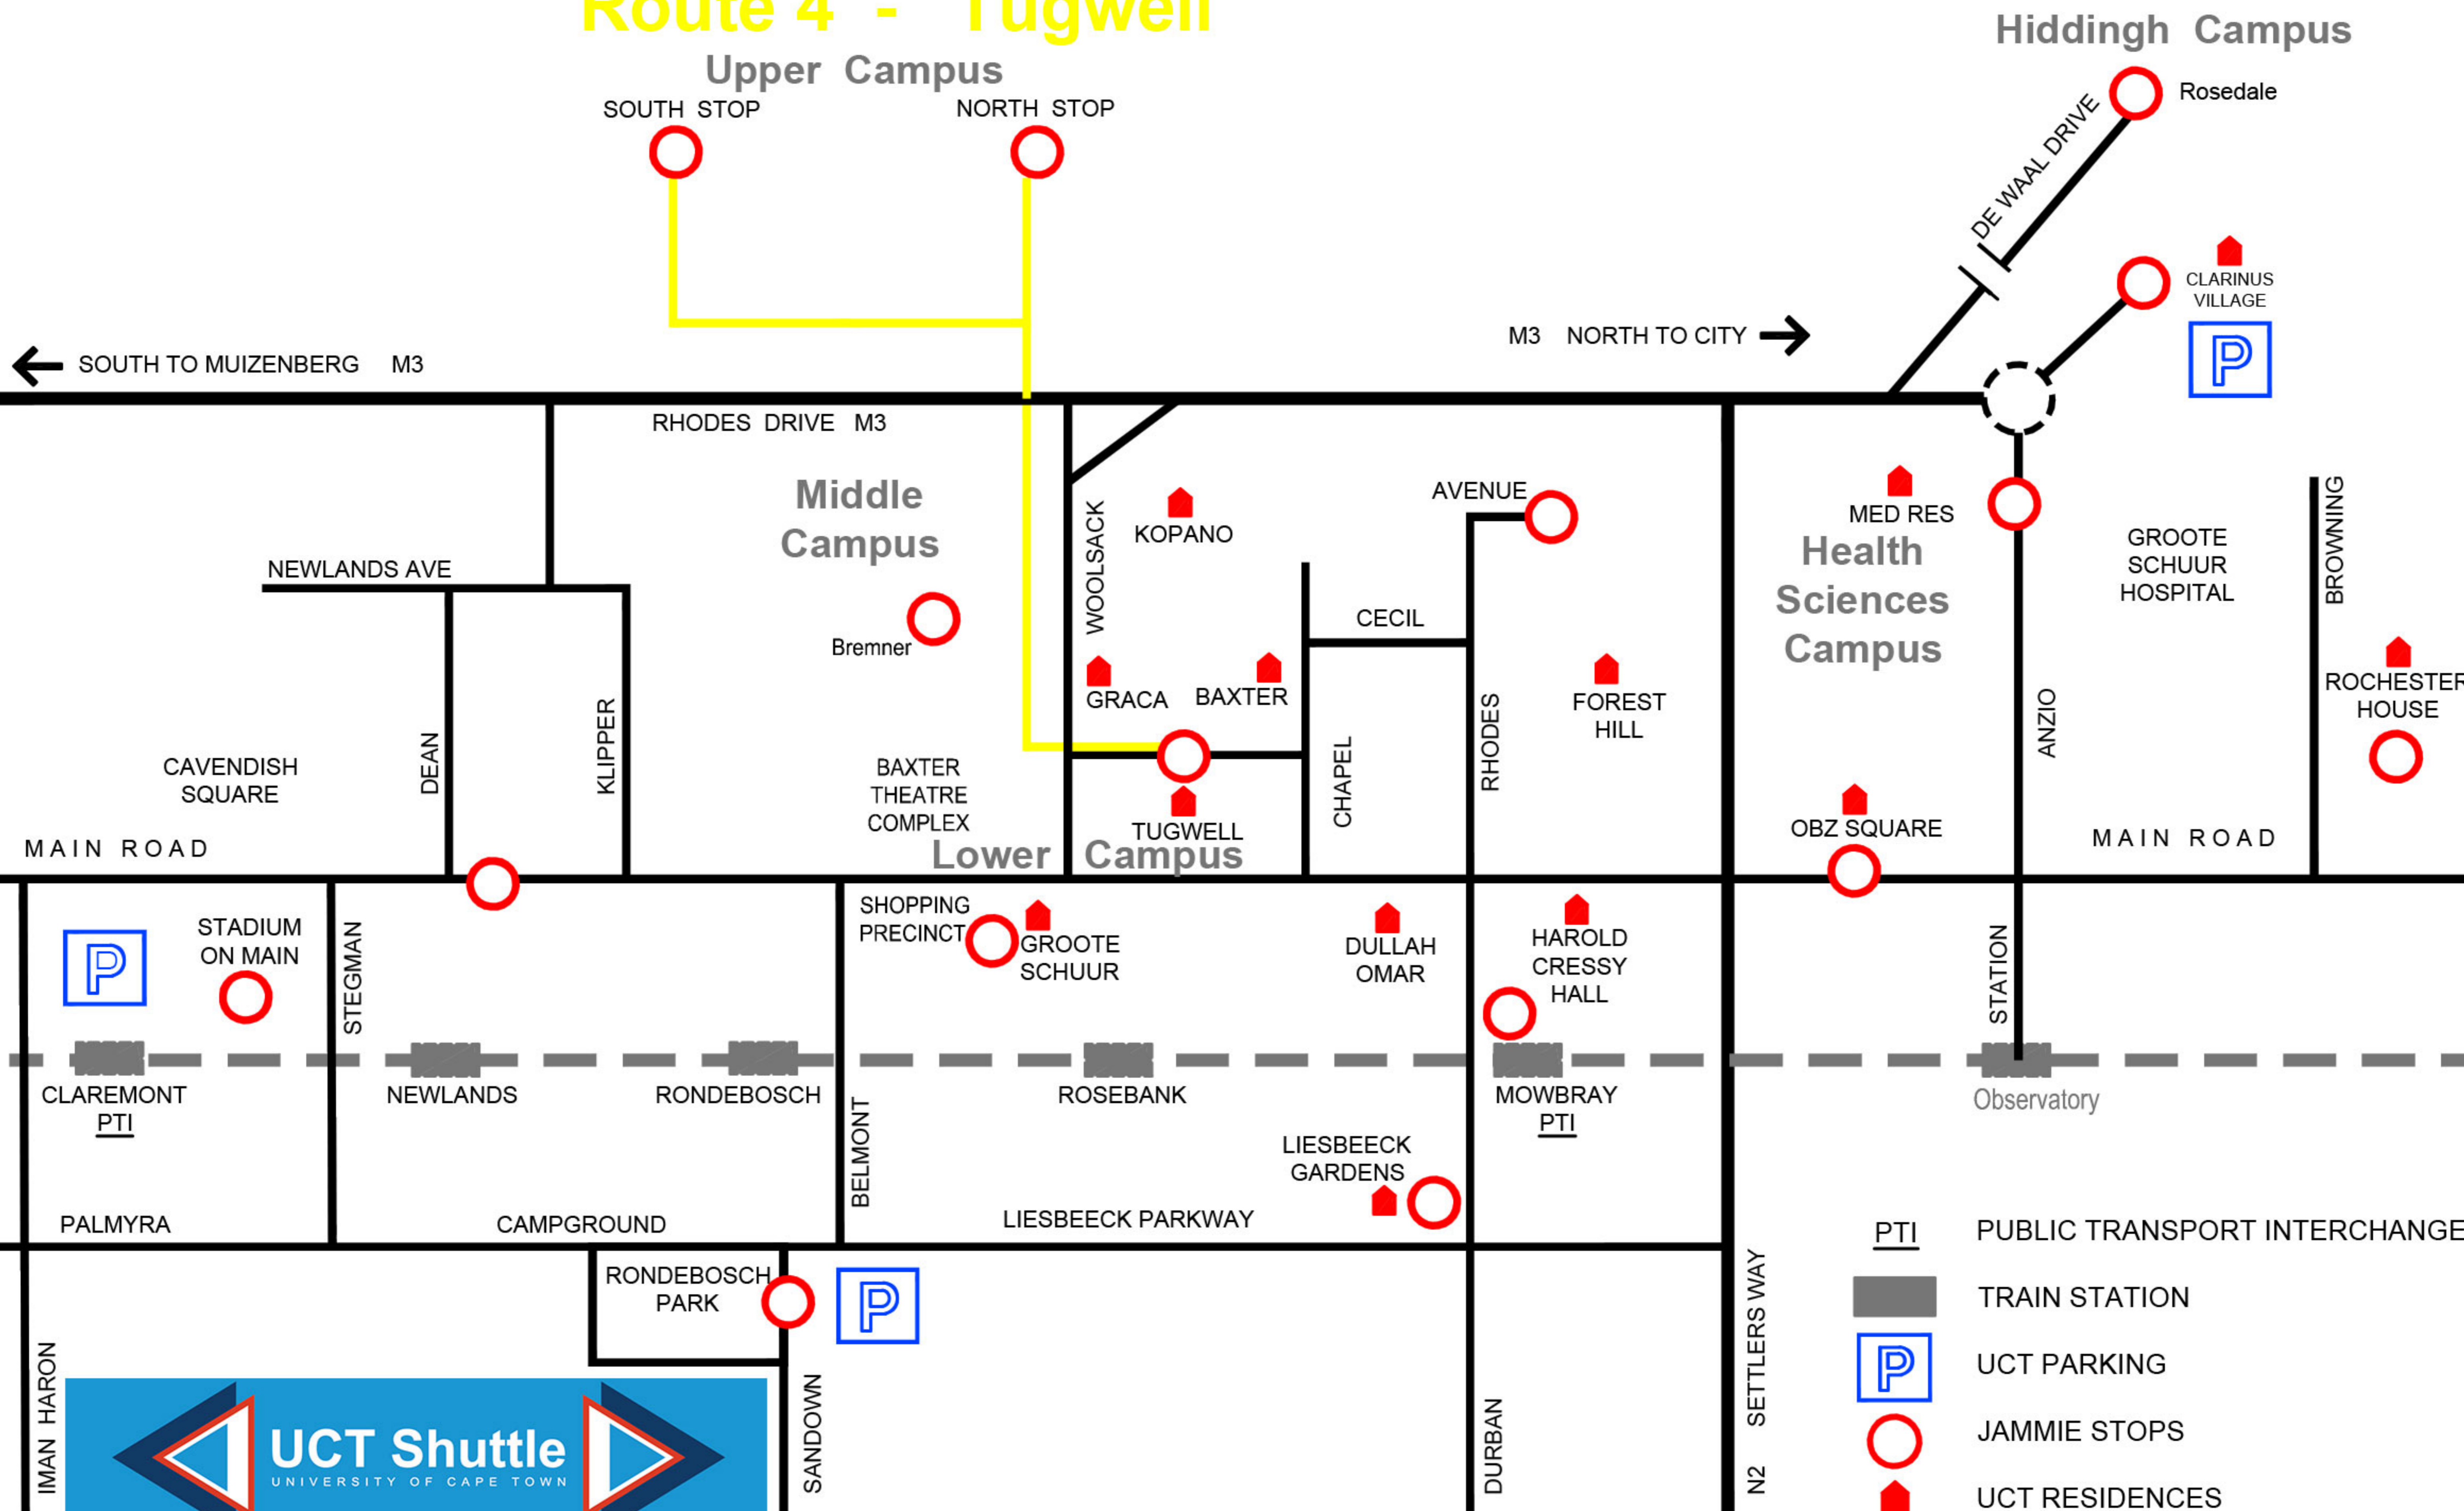

# Route 4 - Tugwell

-  PTI PUBLIC TRANSPORT INTERCHANGE
-  TRAIN STATION
-  UCT PARKING
-  JAMMIE STOPS
-  UCT RESIDENCES

IMAN HARON

SANDOWN

DURBAN

N2 SETTLERS WAY