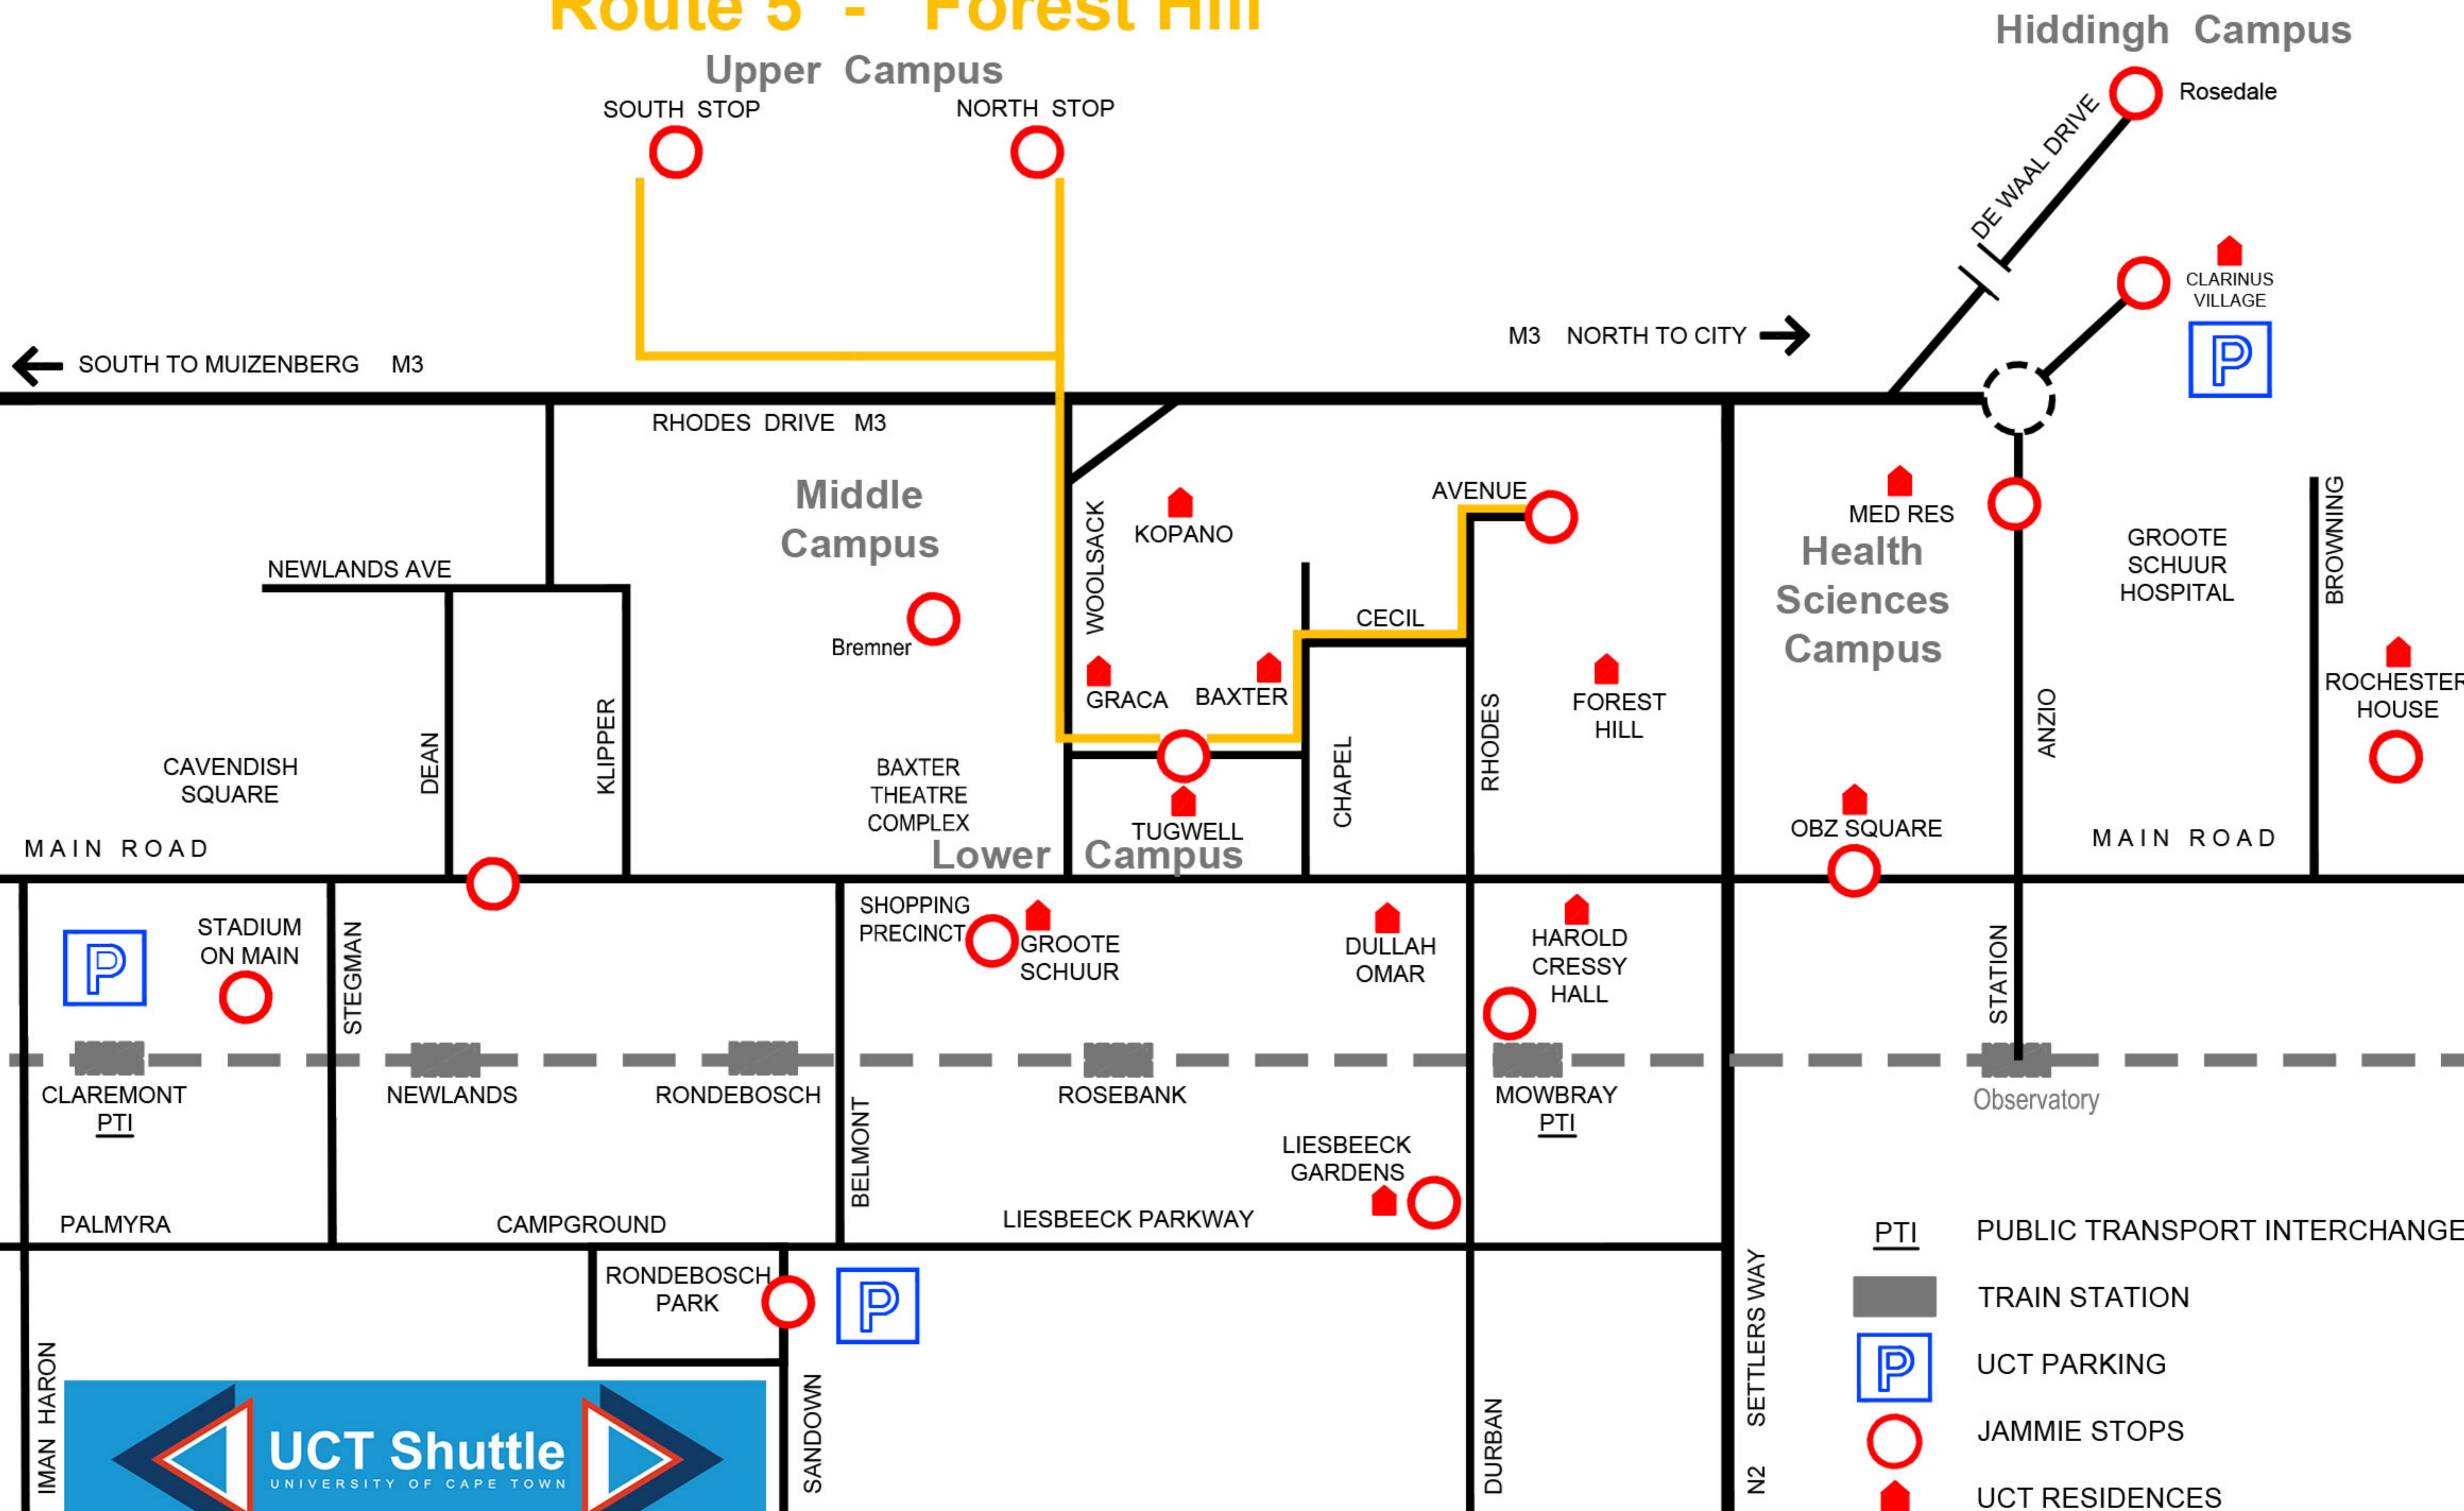

Route 5 - Forest Hill

-  PTI PUBLIC TRANSPORT INTERCHANGE
-  TRAIN STATION
-  UCT PARKING
-  JAMMIE STOPS
-  UCT RESIDENCES